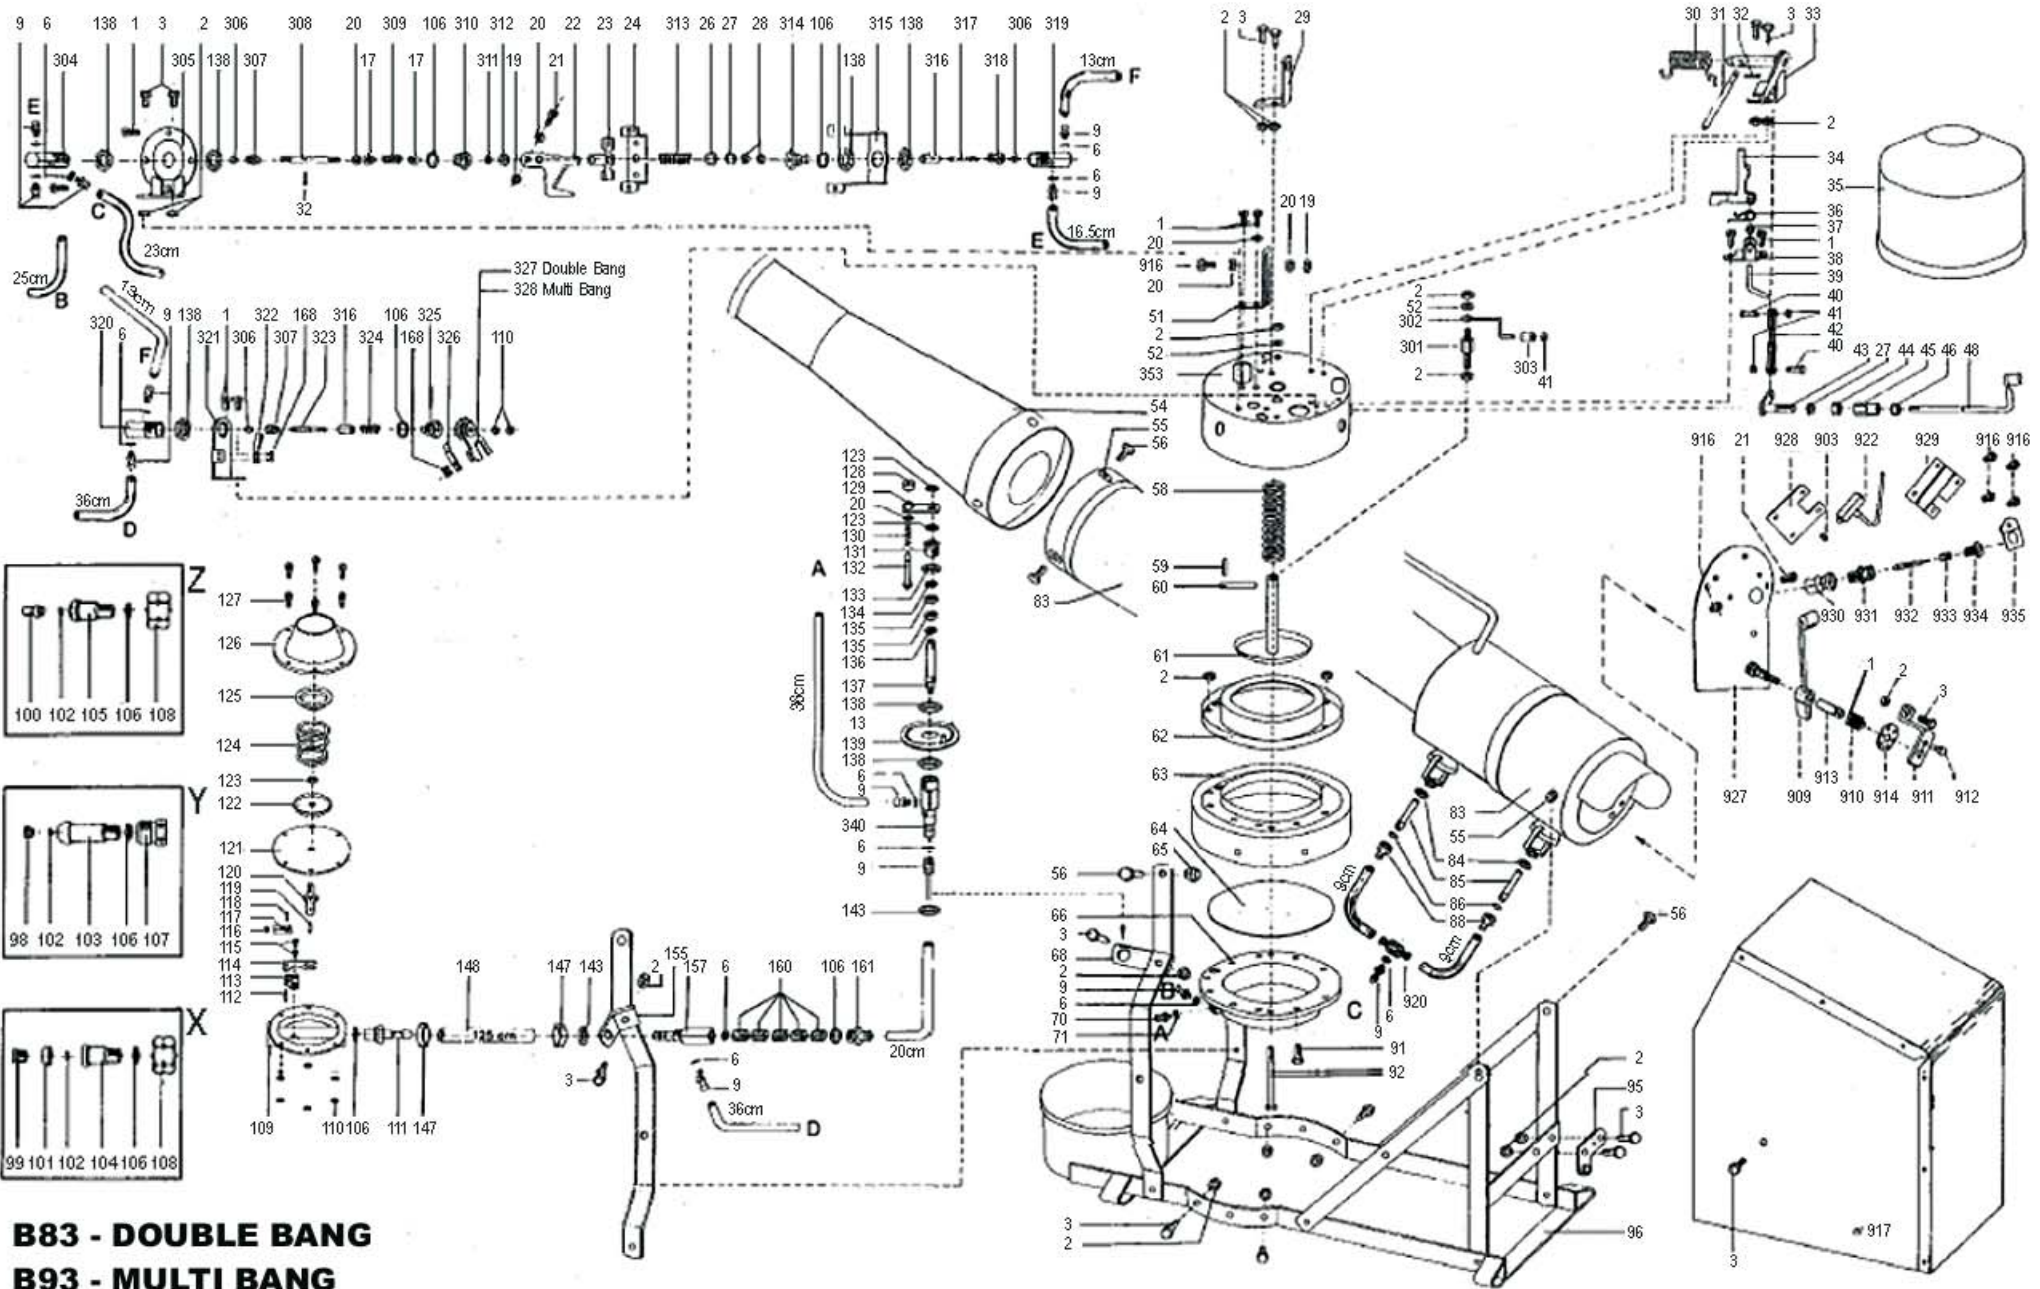

SCARE AWAY M8 LP GAS CANNON SCHEMATIC

B83 - DOUBLE BANG
B93 - MULTI BANG