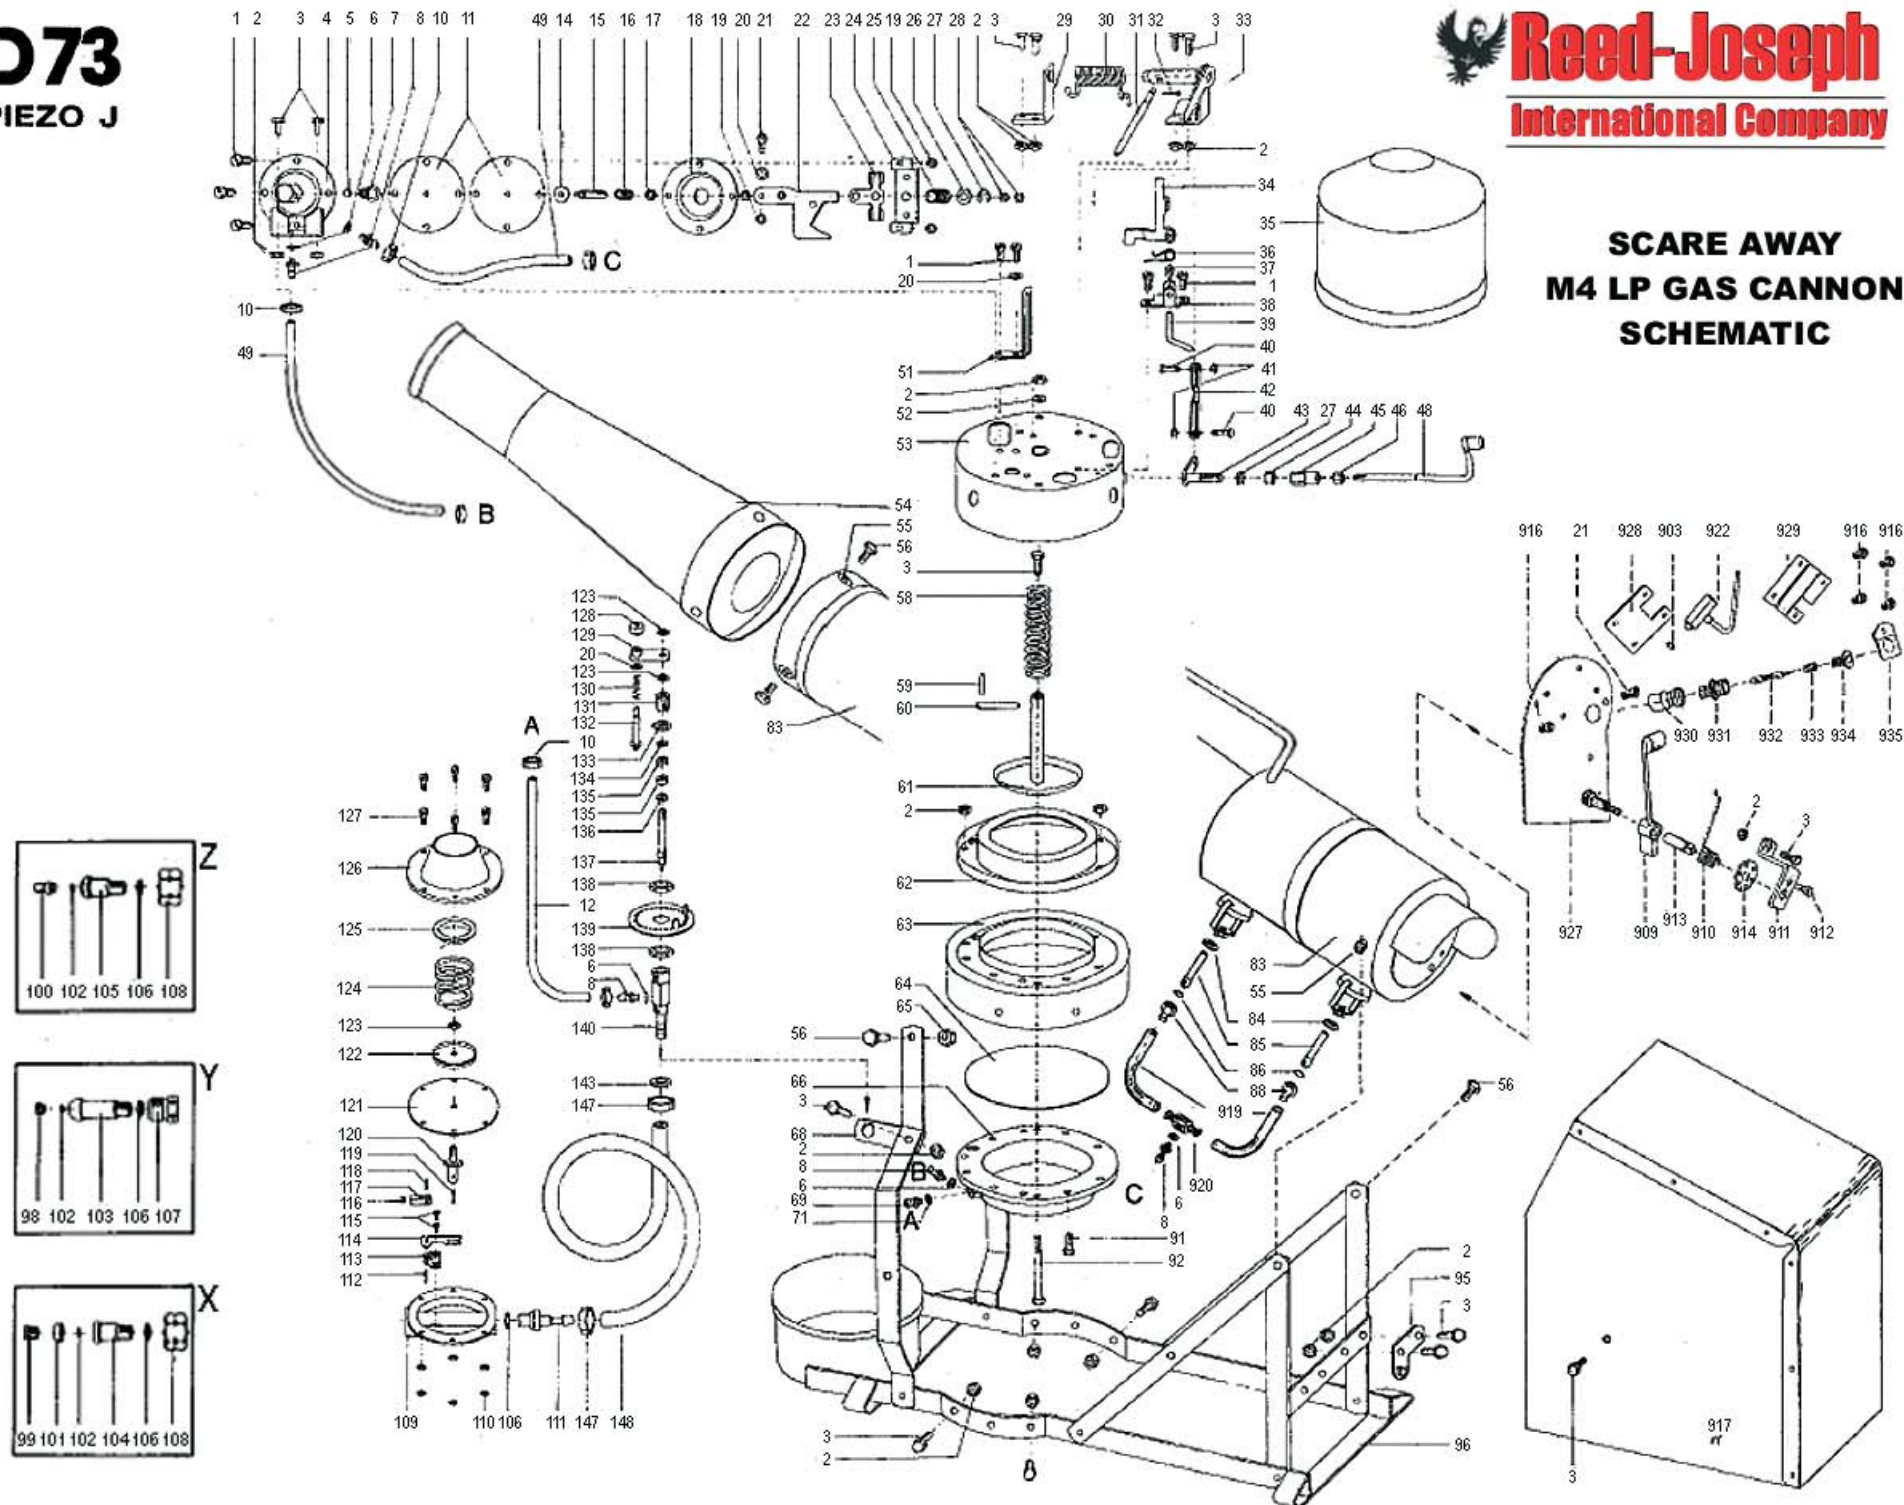

D73
PIEZO J

 **Reed-Joseph**
International Company

SCARE AWAY
M4 LP GAS CANNON
SCHEMATIC

800 647 5554

800 Main Street, Greenville MS 38701

sales@reedjoseph.com